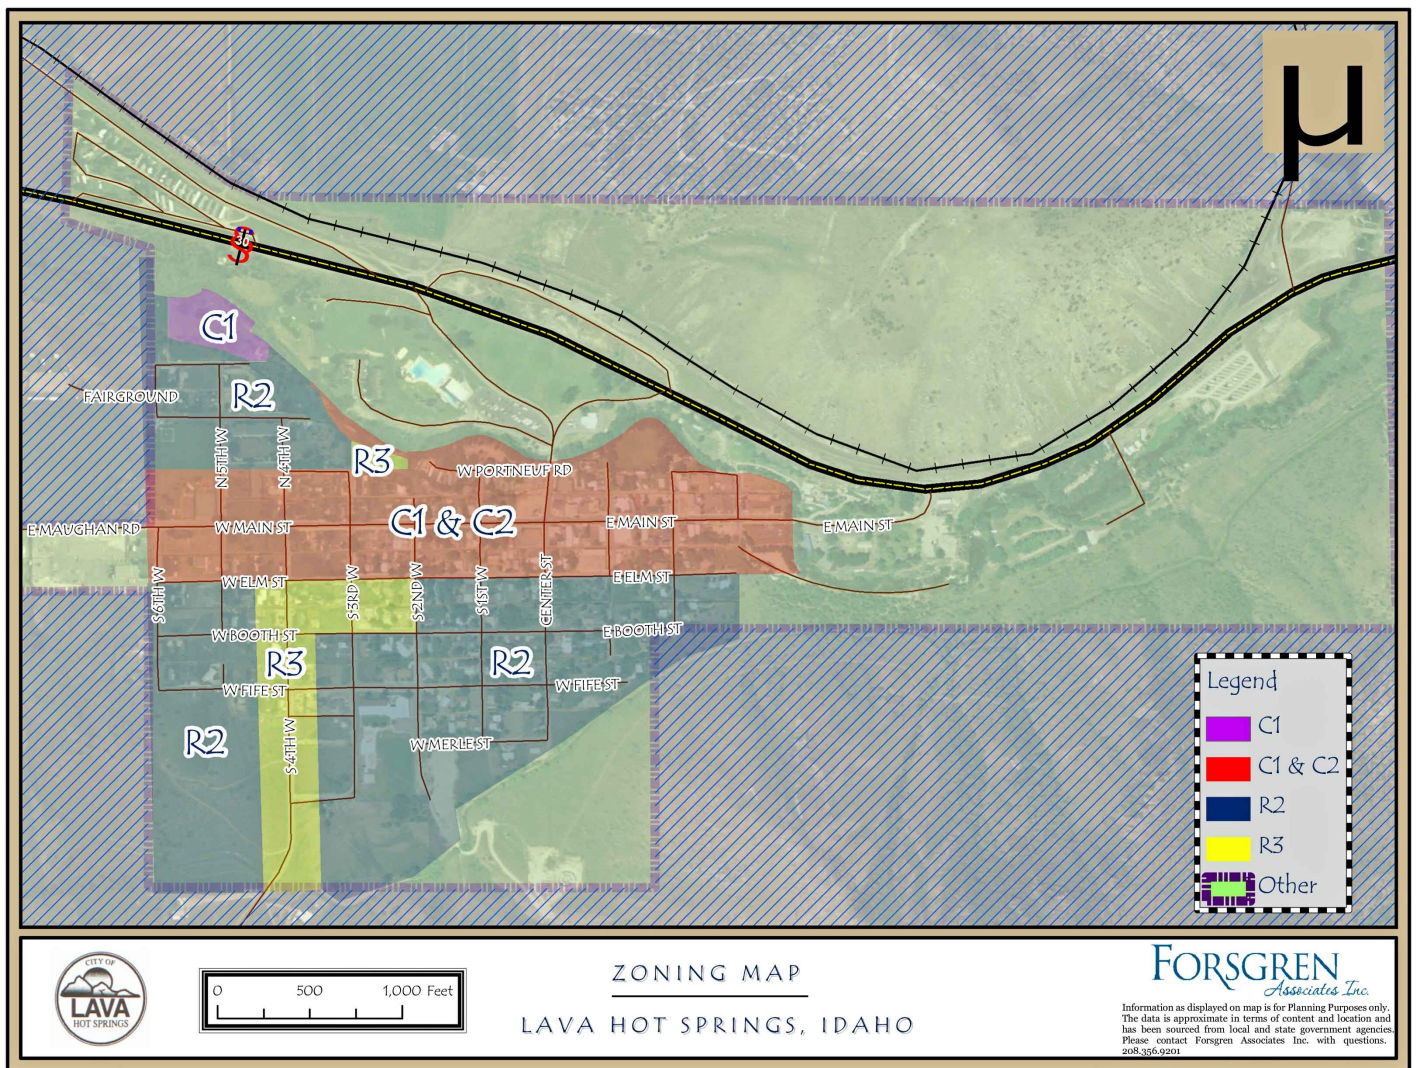

Help Needed

The Comprehensive Planning Committee **needs your input to help shape the future of our community.** Where would you expand or change the current zoning? These changes can impact the future use of your property.

Please plan to attend a **public meeting** at the **Community Center** on **Tuesday, May 10** at **7:00 pm.**